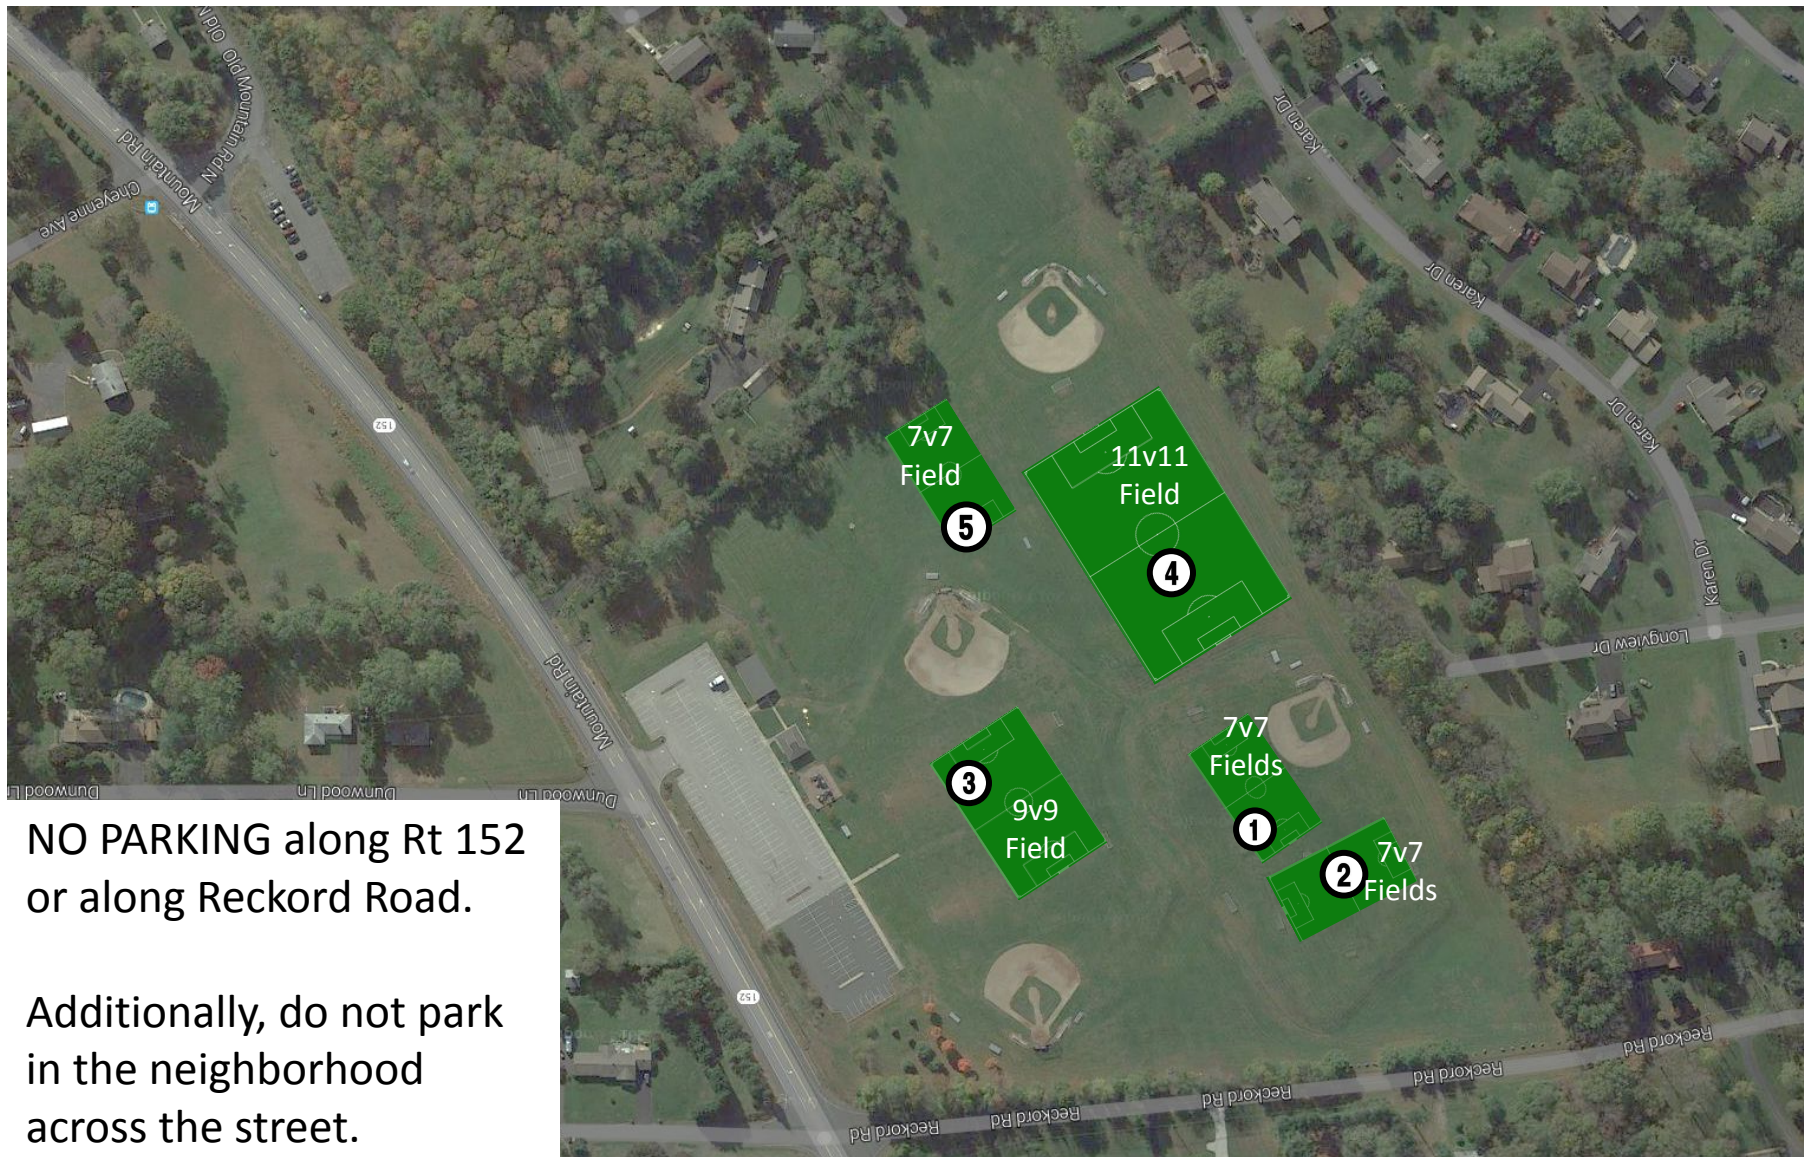

Reckord Road Park  
800 Mountain Road  
Fallston, MD 21047

**NO PARKING** along Rt 152  
or along Reckord Road.

Additionally, do not park  
in the neighborhood  
across the street.