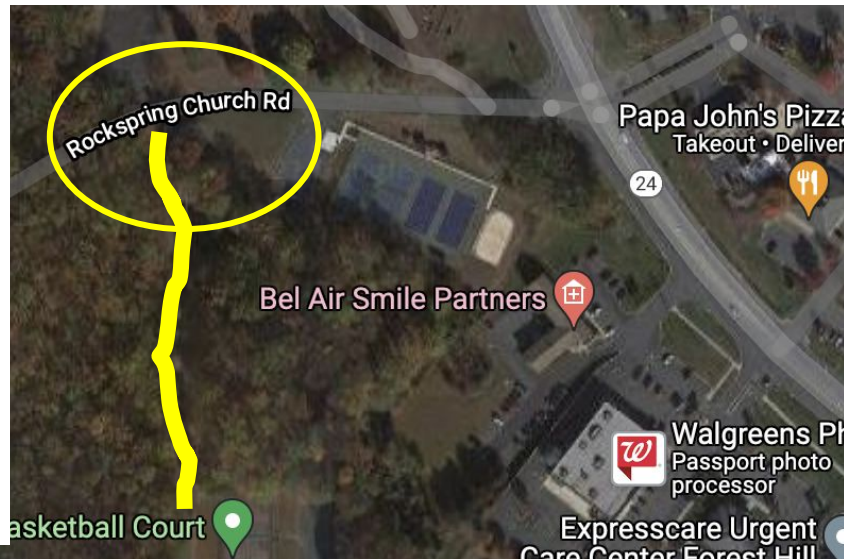

GPS may send you to Walgreens parking lot. Drive to Rockspring Church Road.

Rec Entrance:

157-121 Rockspring Church Rd,
Forest Hill, 21050

39.574101, -76.388154

Forest Hill Rec
21 Rockspring Church Rd
Forest Hill, MD 21050