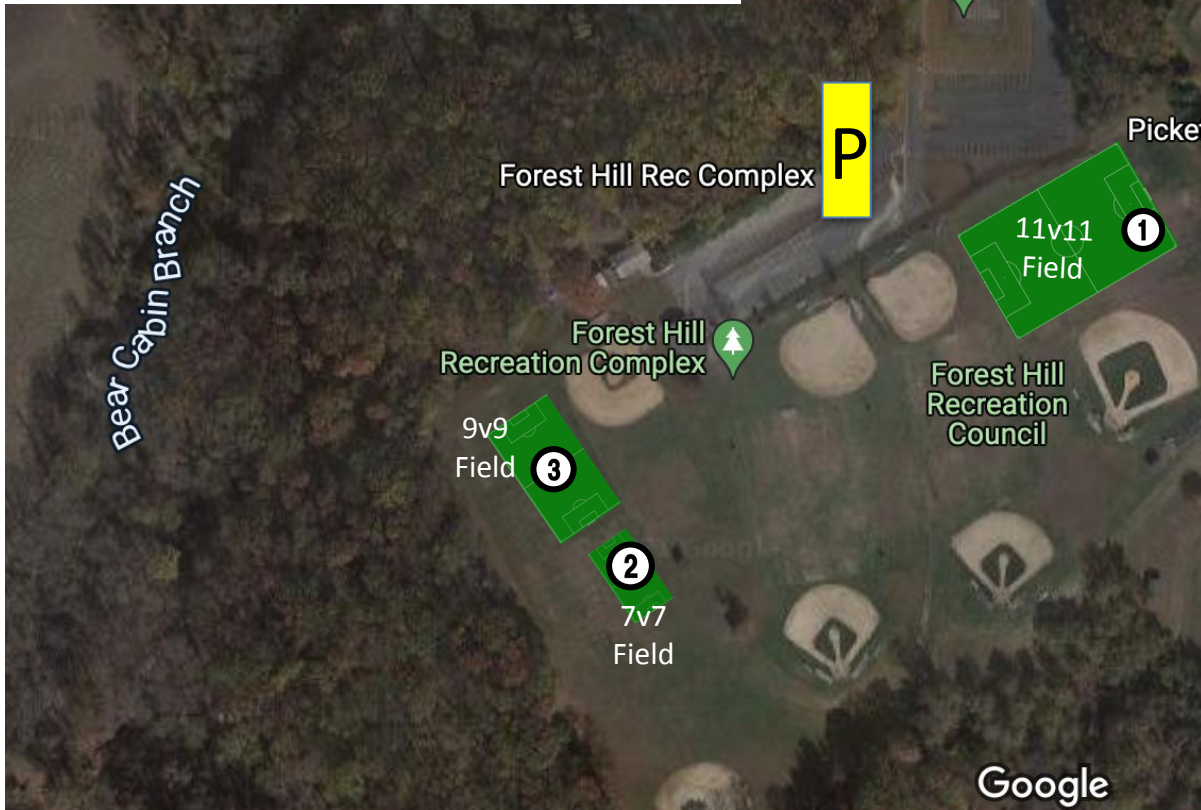

GPS may send you to Walgreens parking lot. Drive to Rockspring Church Road.

**Rec Entrance:**

157-121 Rockspring Church Rd,  
Forest Hill, 21050

**39.574101, -76.388154**

**Forest Hill Rec**  
21 Rockspring Church Rd  
Forest Hill, MD 21050