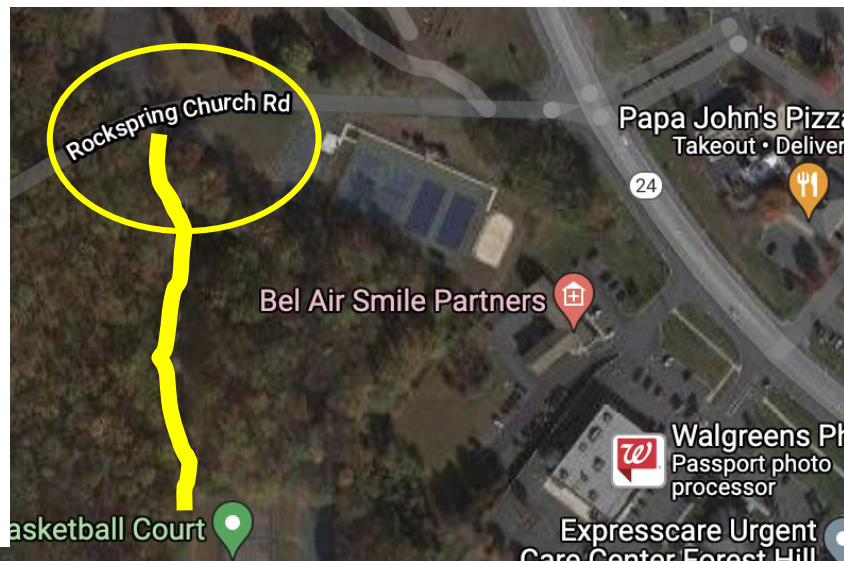

GPS may send you to Walgreens parking lot. Drive to Rockspring Church Road.

**Rec Entrance:**

157-121 Rockspring Church Rd,  
Forest Hill, 21050

**39.574101, -76.388154**

**Forest Hill Rec**  
21 Rockspring Church Rd  
Forest Hill, MD 21050