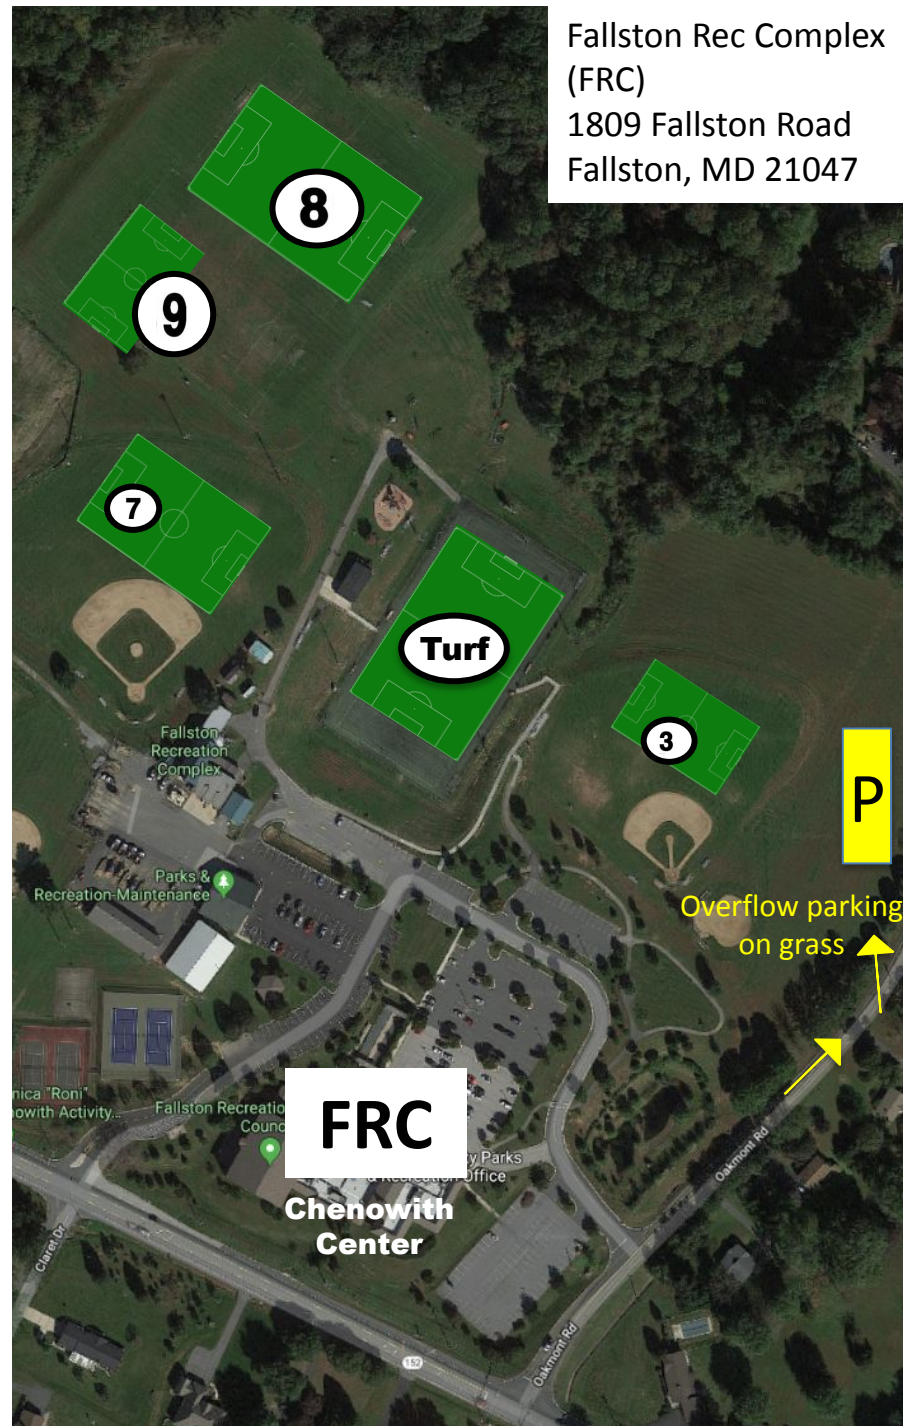

Fallston Rec Complex
(FRC)
1809 Fallston Road
Fallston, MD 21047

FRC

**Chenoweth
Center**

P

Overflow parking
on grass