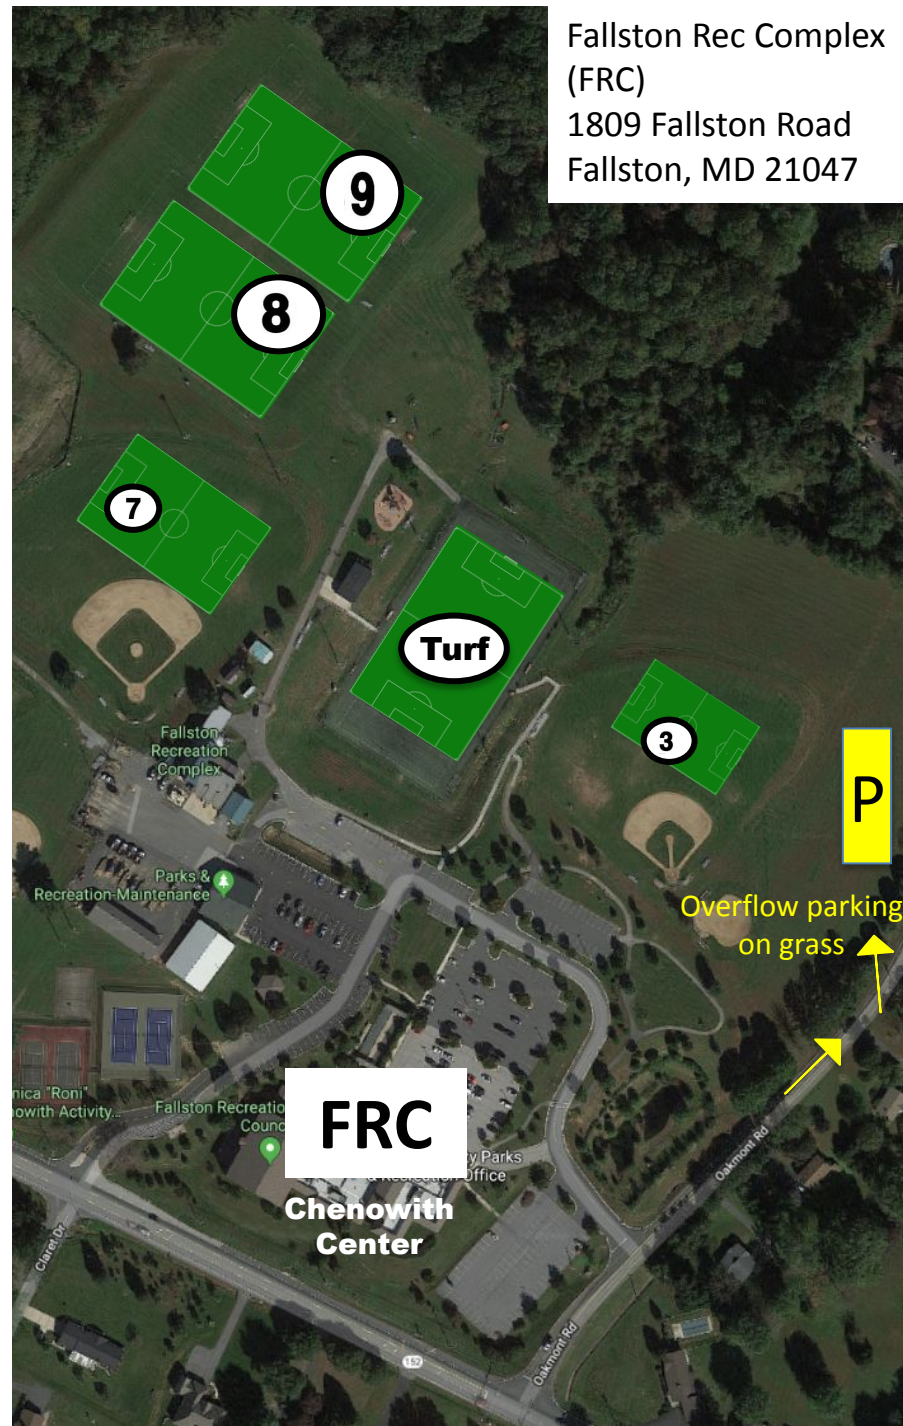

Fallston Rec Complex  
(FRC)  
1809 Fallston Road  
Fallston, MD 21047

**FRC**

**Chenoweth  
Center**

**P**

Overflow parking  
on grass