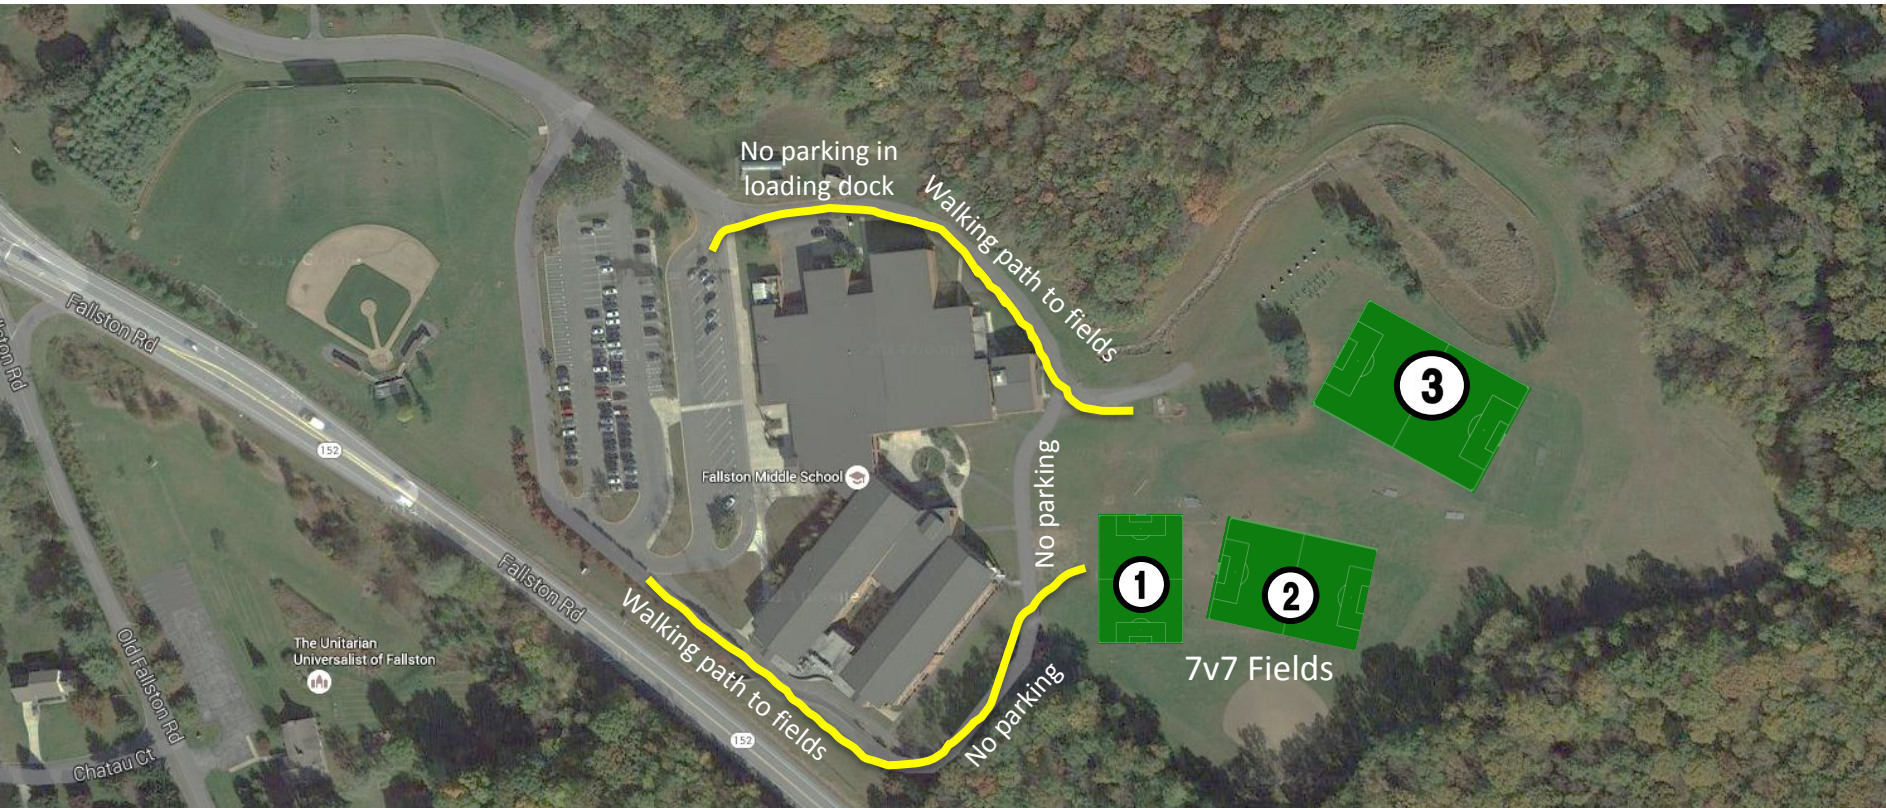

Fallston Middle School (FMS)  
2303 Carrs Mill Road  
Fallston, MD 21047

Additional parking at top of driveway by the high school

Parking lot and bus lanes available for parking

Do not park along the red curbs or in the loading dock area.

Do not drive on the path to the fields or park behind the building